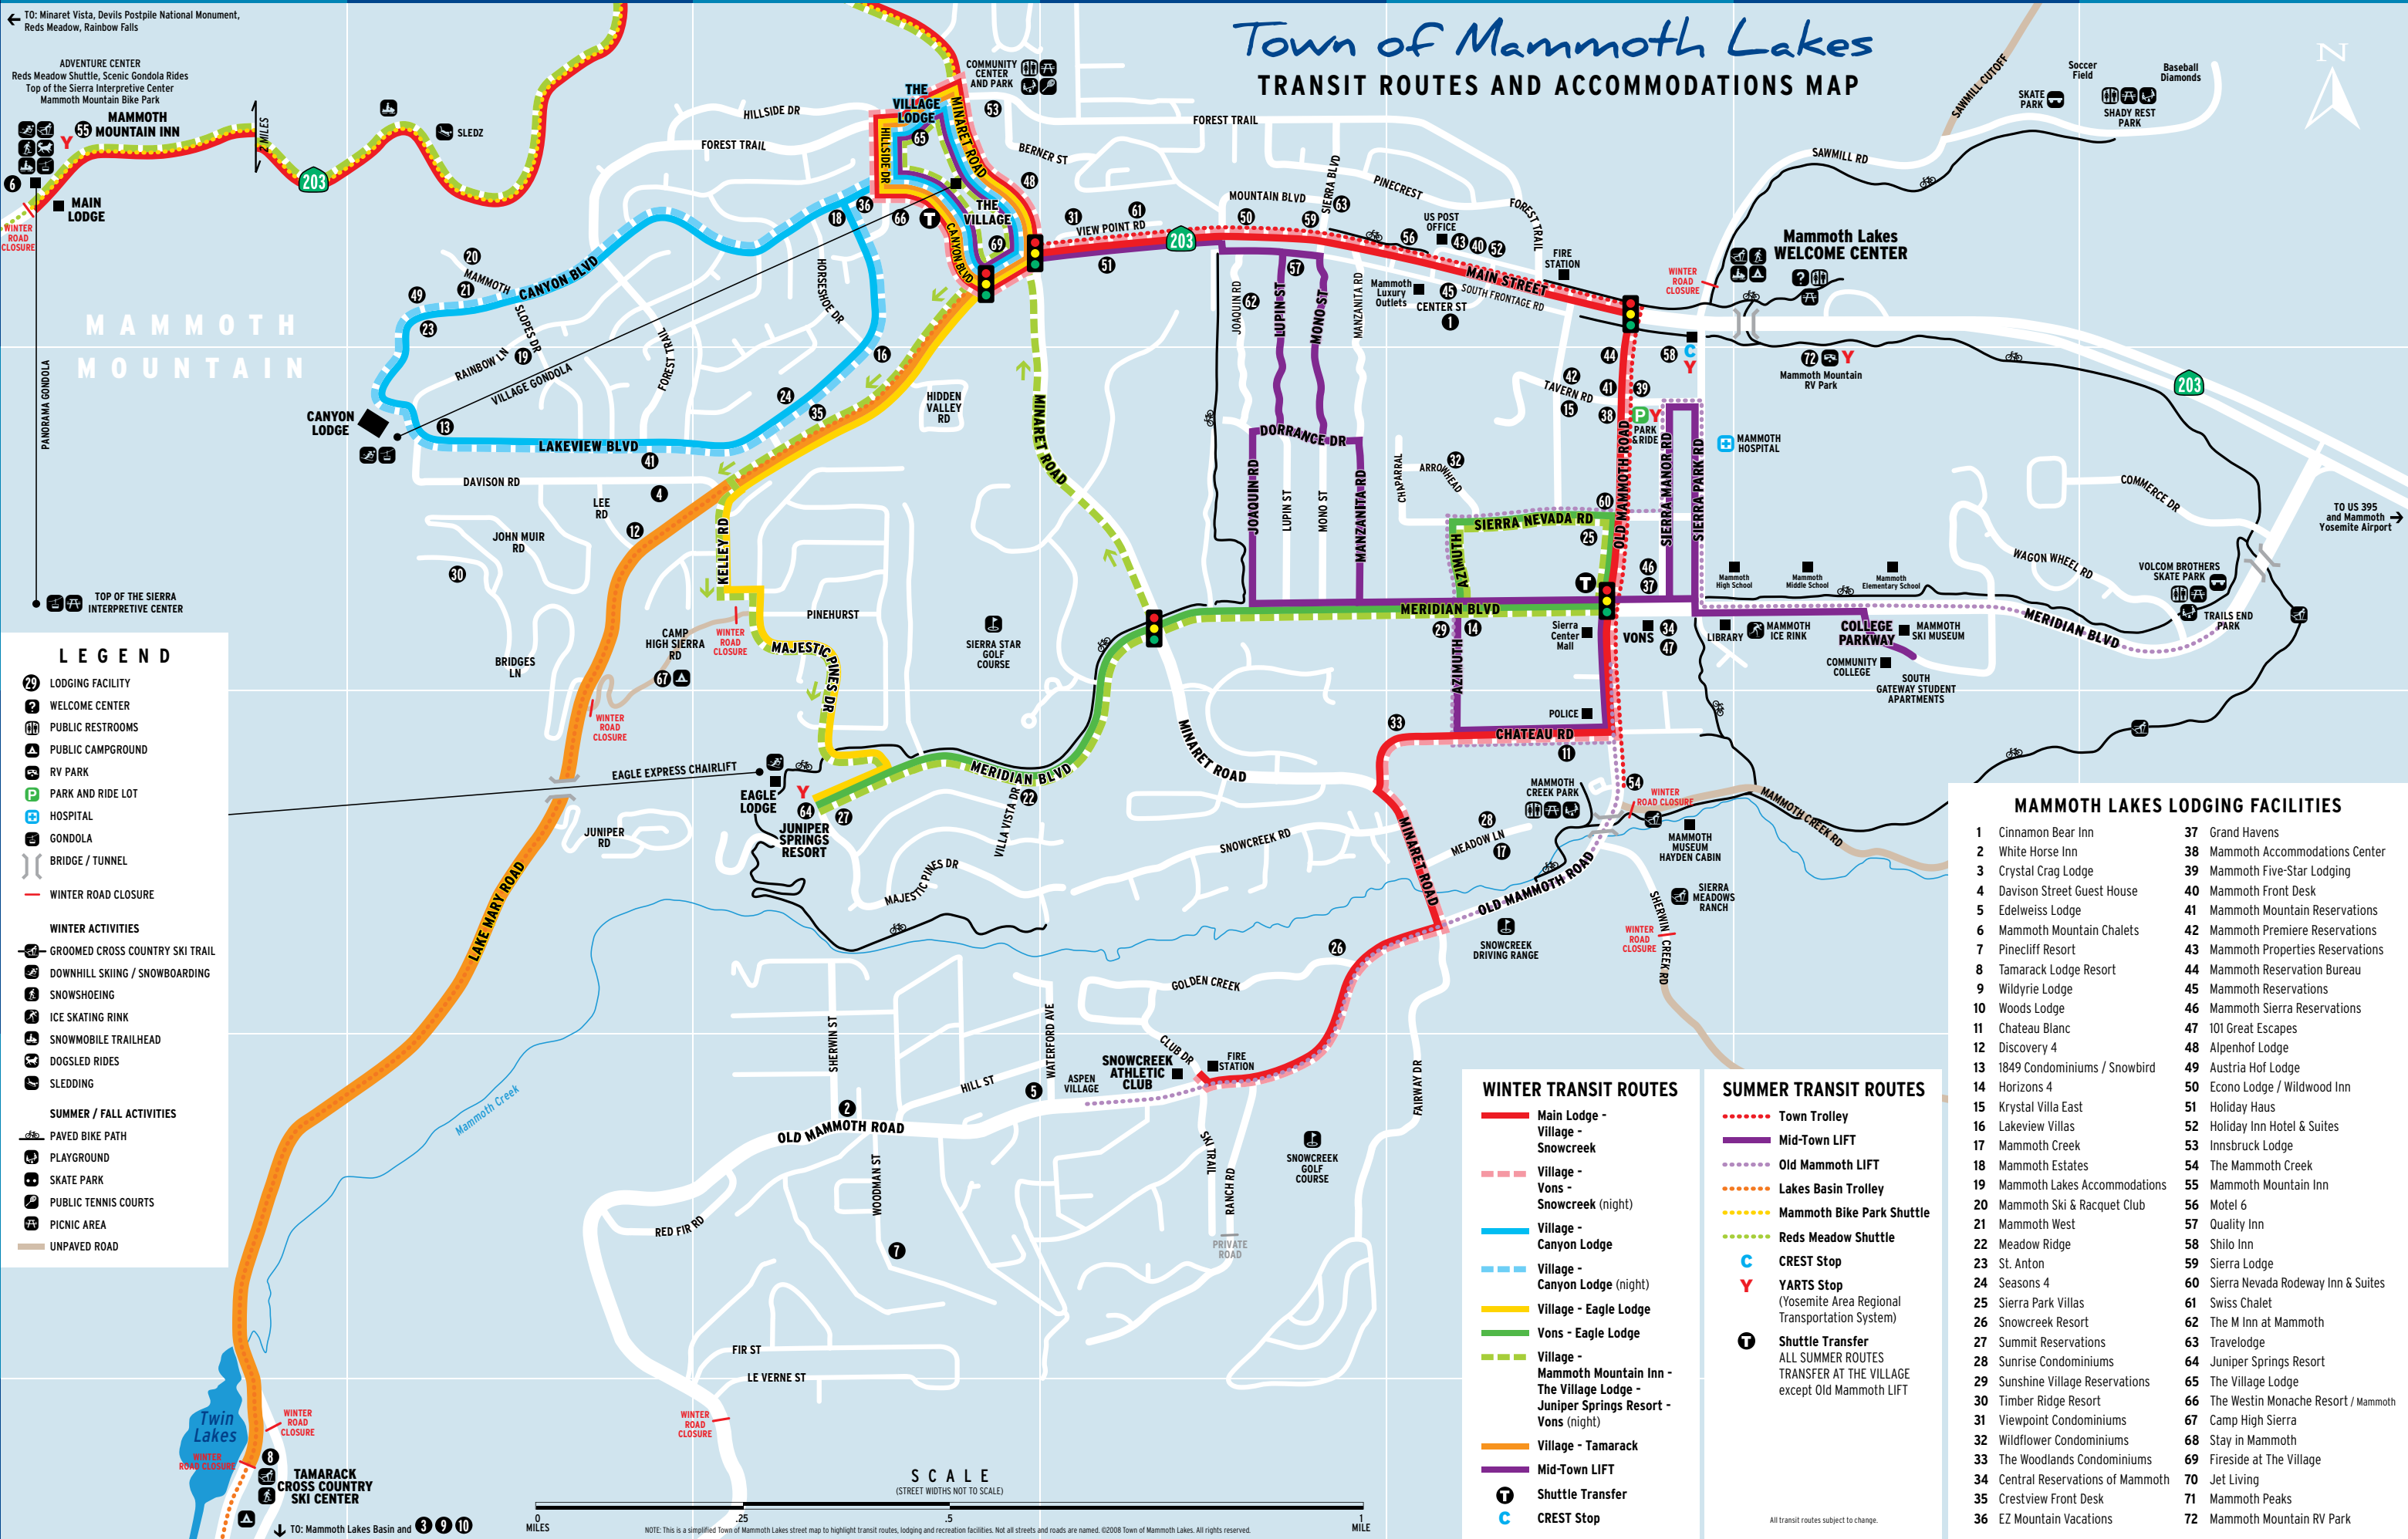

Town of Mammoth Lakes

TRANSIT ROUTES AND ACCOMMODATIONS MAP

LEGEND

- 29 LODGING FACILITY
- 2 WELCOME CENTER
- Public Restrooms
- Public Campground
- RV Park
- Park and Ride Lot
- Hospital
- Gondola
- Bridge / Tunnel
- Winter Road Closure

WINTER ACTIVITIES

- Groomed Cross Country Ski Trail
- Downhill Skiing / Snowboarding
- Snowshoeing
- Ice Skating Rink
- Snowmobile Trailhead
- Dogsled Rides
- Sledding

SUMMER / FALL ACTIVITIES

- Paved Bike Path
- Playground
- Skate Park
- Public Tennis Courts
- Picnic Area
- Unpaved Road

WINTER TRANSIT ROUTES

- Main Lodge - Village - Snowcreek
- Village - Canyon Lodge
- Village - Eagle Lodge
- Vons - Eagle Lodge
- Village - Tamarack
- Village - Vons - Snowcreek (night)
- Village - Canyon Lodge (night)
- Village - Eagle Lodge
- Vons - Eagle Lodge
- Village - Mammoth Mountain Inn - The Village Lodge - Juniper Springs Resort - Vons (night)
- Mid-Town LIFT
- Shuttle Transfer
- CREST Stop

SUMMER TRANSIT ROUTES

- Town Trolley
- Mid-Town LIFT
- Old Mammoth LIFT
- Lakes Basin Trolley
- Mammoth Bike Park Shuttle
- Reds Meadow Shuttle
- CREST Stop
- YARTS Stop (Yosemite Area Regional Transportation System)
- Shuttle Transfer (ALL SUMMER ROUTES TRANSFER AT THE VILLAGE except Old Mammoth LIFT)

All transit routes subject to change.

MAMMOTH LAKES LODGING FACILITIES

1	Cinnamon Bear Inn	37	Grand Havens
2	White Horse Inn	38	Mammoth Accommodations Center
3	Crystal Crag Lodge	39	Mammoth Five-Star Lodging
4	Davison Street Guest House	40	Mammoth Front Desk
5	Edelweiss Lodge	41	Mammoth Mountain Reservations
6	Mammoth Mountain Chalets	42	Mammoth Premiere Reservations
7	Pinecliff Resort	43	Mammoth Properties Reservations
8	Tamarack Lodge Resort	44	Mammoth Reservation Bureau
9	Wildyrie Lodge	45	Mammoth Reservations
10	Woods Lodge	46	Mammoth Sierra Reservations
11	Chateau Blanc	47	101 Great Escapes
12	Discovery 4	48	Alpenhof Lodge
13	1849 Condominiums / Snowbird	49	Austria Hof Lodge
14	Horizons 4	50	Econo Lodge / Wildwood Inn
15	Krystal Villa East	51	Holiday Haus
16	Lakeview Villas	52	Holiday Inn Hotel & Suites
17	Mammoth Creek	53	Innsbruck Lodge
18	Mammoth Estates	54	The Mammoth Creek
19	Mammoth Lakes Accommodations	55	Mammoth Mountain Inn
20	Mammoth Ski & Racquet Club	56	Motel 6
21	Mammoth West	57	Quality Inn
22	Meadow Ridge	58	Shilo Inn
23	St. Anton	59	Sierra Lodge
24	Seasons 4	60	Sierra Nevada Rodeway Inn & Suites
25	Sierra Park Villas	61	Swiss Chalet
26	Snowcreek Resort	62	The M Inn at Mammoth
27	Summit Reservations	63	Travelodge
28	Sunrise Condominiums	64	Juniper Springs Resort
29	Sunshine Village Reservations	65	The Village Lodge
30	Timber Ridge Resort	66	The Westin Monache Resort / Mammoth
31	Viewpoint Condominiums	67	Camp High Sierra
32	Wildflower Condominiums	68	Stay in Mammoth
33	The Woodlands Condominiums	69	Fireside at The Village
34	Central Reservations of Mammoth	70	Jet Living
35	Crestview Front Desk	71	Mammoth Peaks
36	EZ Mountain Vacations	72	Mammoth Mountain RV Park